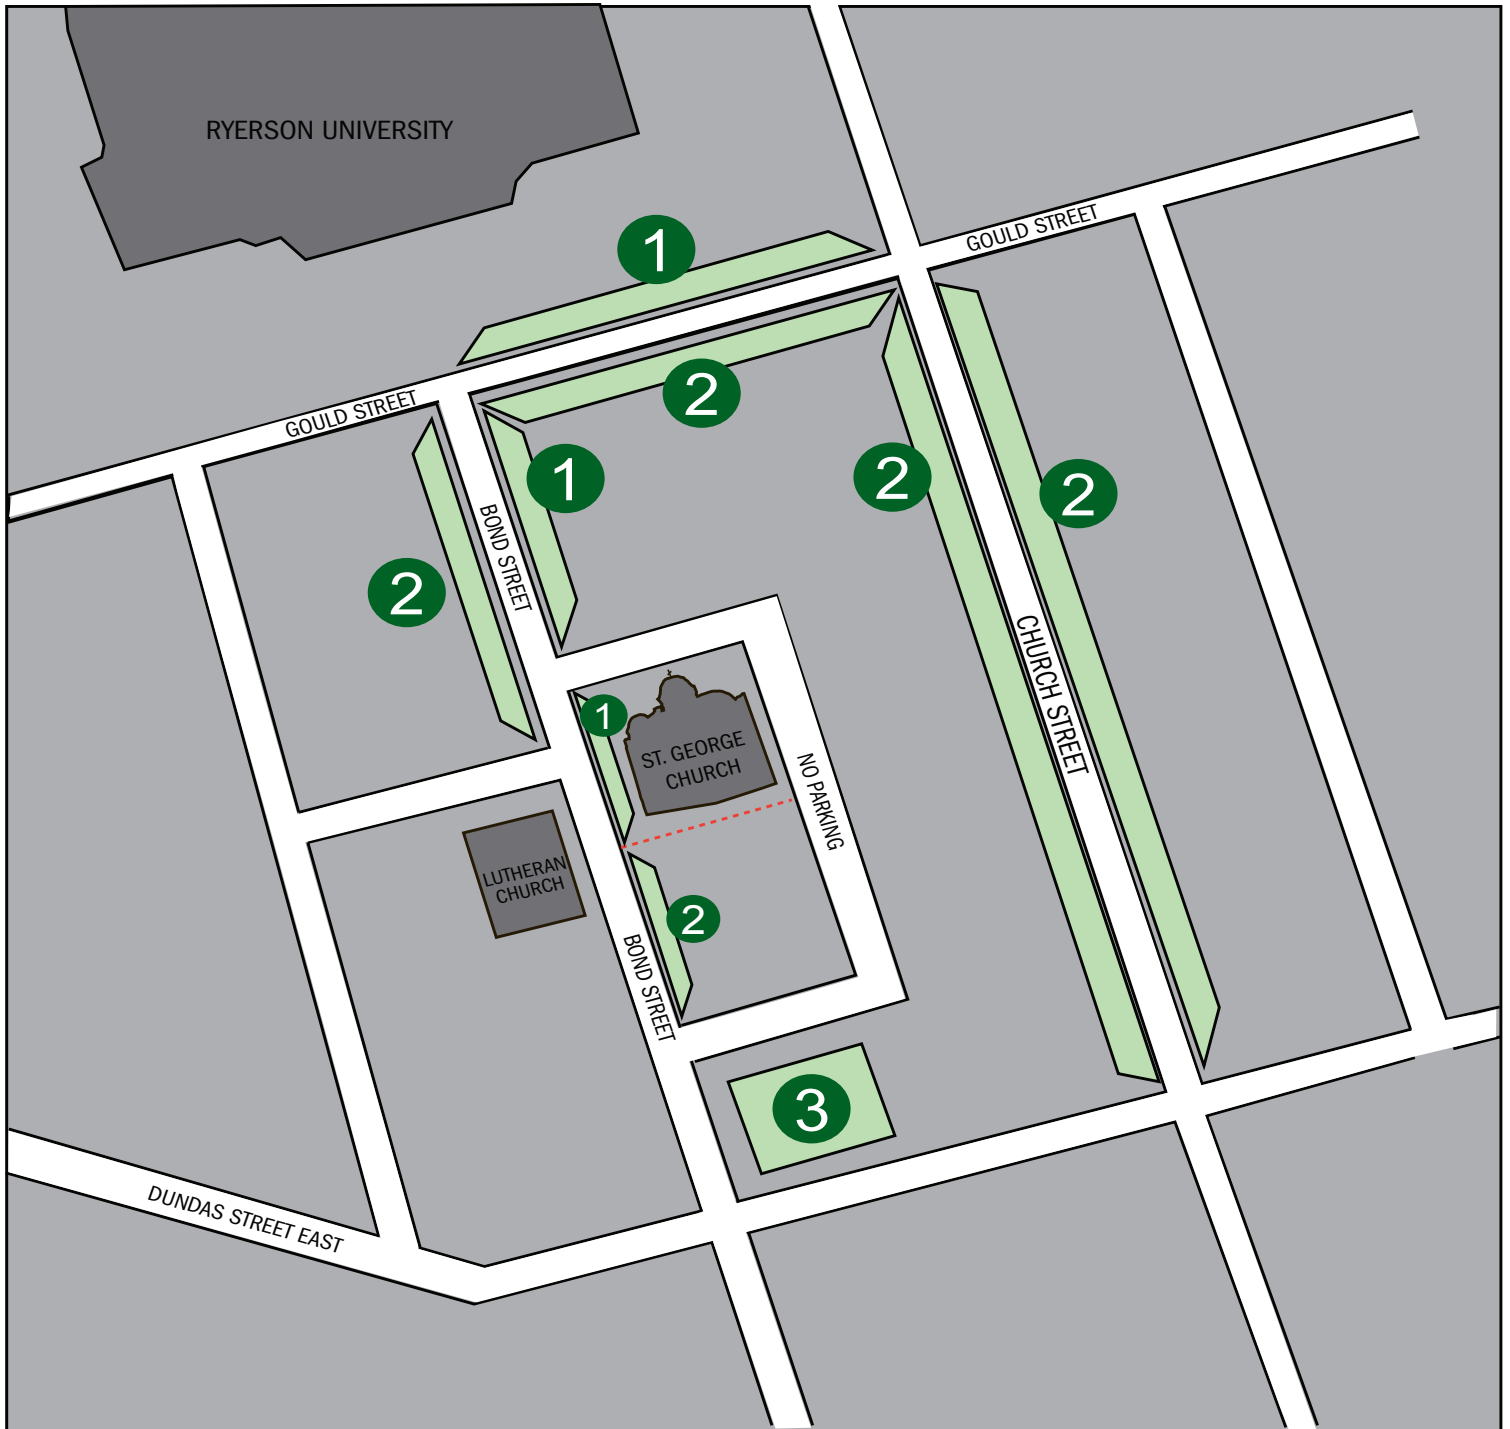

ST. GEORGE CHURCH PARKING MAP

- 1** FREE PARKING ON SUNDAYS AND DURING WEEKDAY/SATURDAY SERVICE
- 2** PAY STREET PARKING - FREE ON SUNDAY UNTIL 1PM
- 3** PAY PARKING AT BOND PLACE UNDERGROUND PARKING (SPECIAL RATES APPLY)
(FLAT RATE \$4 ON SUNDAYS, 9:30AM-1:30PM, GOOD FRIDAY 6:30PM-10PM,
GOOD SATURDAY 10PM-3AM, ST. GEORGE'S VESPERS 6PM-9PM, ST. GEORGE'S DAY 8AM-1PM).